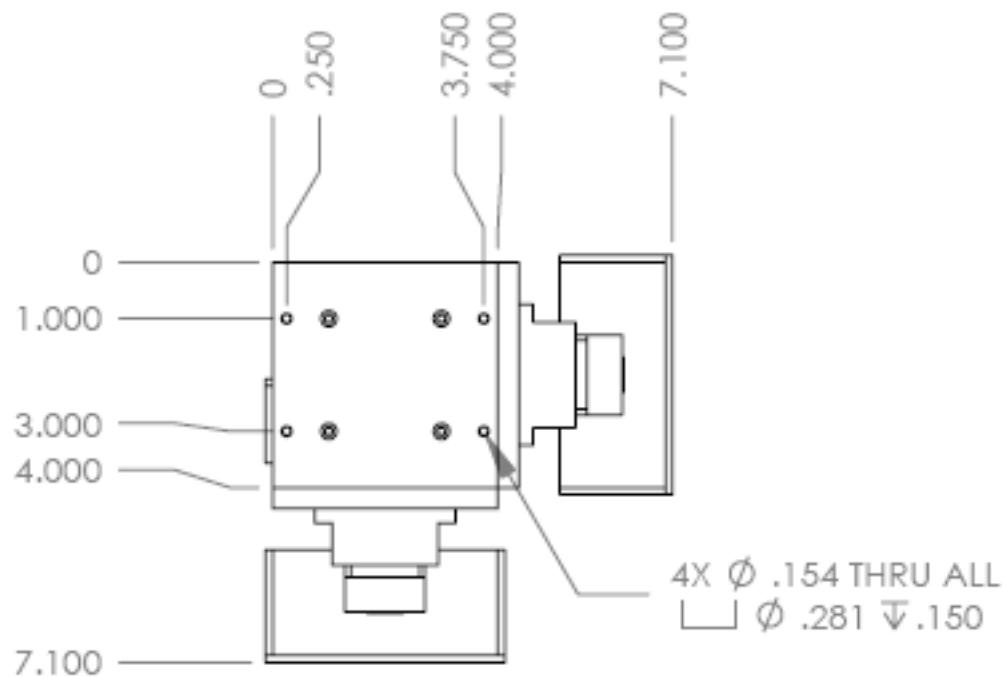

FEATURES:  
MICRO-POSITIONING  
SMOOTH BALL BEARING TRAVEL  
STAINLESS STEEL RACEWAYS  
END TRAVEL LIMIT SWITCHES

FRONT VIEW

SIDE VIEW

BOTTOM VIEW

POSITIONING ACCURACY:  $1 \text{ } \mu\text{m}$   
 REPEATABILITY:  $2 \text{ } \mu\text{m}$   
 LEADSCREW PITCH: 40 TPI  
 WEIGHT: 7 LBS.  
 MAXIMUM LOAD: 5 LBS.