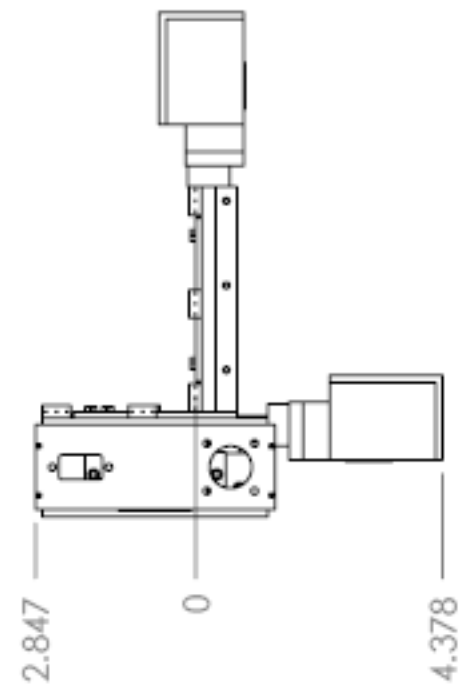

FEATURES:  
MICRO-POSITIONING  
SMOOTH BALL BEARING TRAVEL  
STAINLESS STEEL RACEWAYS  
END TRAVEL LIMIT SWITCHES

FRONT VIEW

SIDE VIEW

BOTTOM VIEW

POSITIONING ACCURACY:  $1 \text{ } \mu\text{m}$   
 REPEATABILITY:  $2 \text{ } \mu\text{m}$   
 LEADSCREW PITCH: 40 TPI  
 WEIGHT: 7 LBS.  
 MAXIMUM LOAD: 5 LBS.