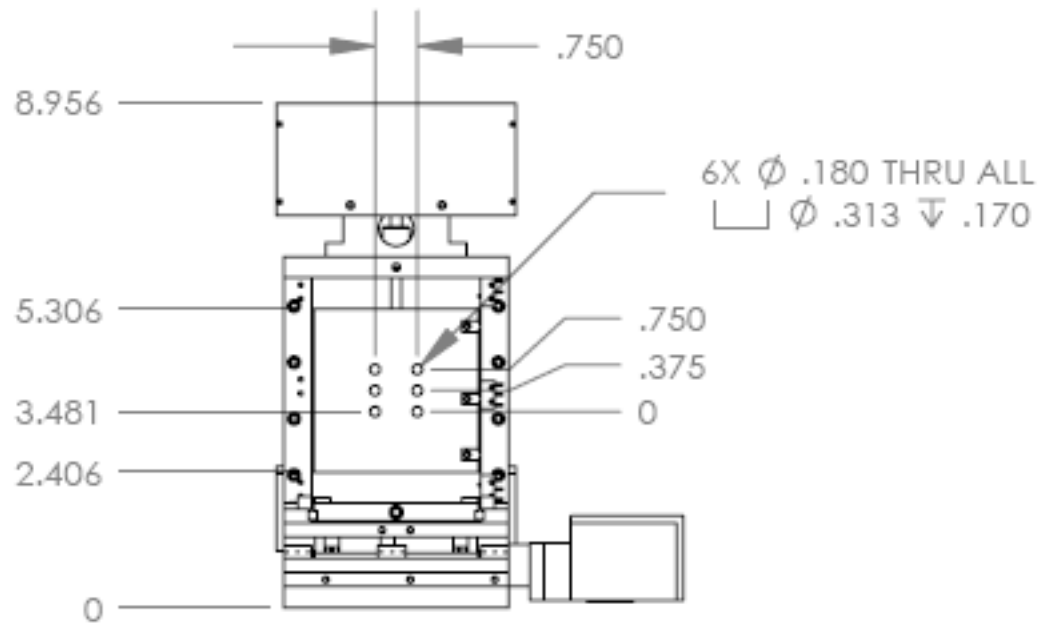

FEATURES:  
MICRO-POSITIONING  
SMOOTH BALL BEARING TRAVEL  
STAINLESS STEEL RACEWAYS  
END TRAVEL LIMIT SWITCHES

FRONT VIEW

SIDE VIEW

BOTTOM VIEW

POSITIONING ACCURACY:  $1 \text{ } \mu\text{m}$   
 REPEATABILITY:  $2 \text{ } \mu\text{m}$   
 LEADSCREW PITCH: 40 TPI  
 WEIGHT: 7 LBS.  
 MAXIMUM LOAD: 5 LBS.